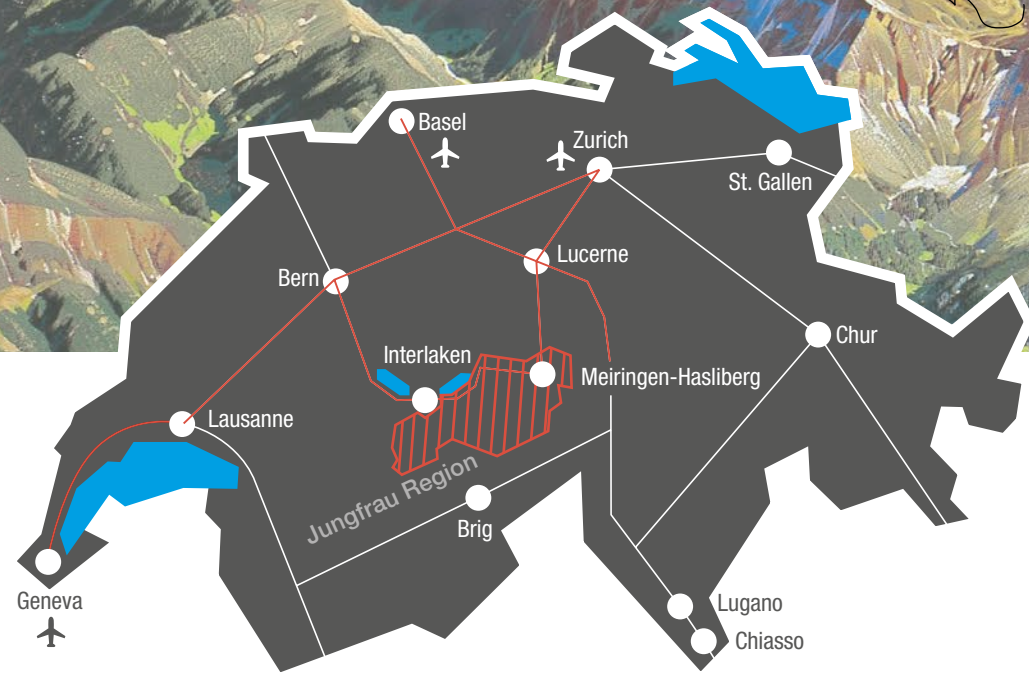

jungfrau-region.ch/swiss-sales

AND HAVE A LOOK AT OUR SALES MANUAL

@jungfrau-region

#DINIKWÄLT #JUNGFRAUREGION

SHARE YOUR ADVENTURES

Grindelwald
Wengen
Mürren
Lauterbrunnen
Haslital

Jungfrau Region

Jungfrau Region
unique. varied.

Experiences

First-Top of Adventure

Pfingstegg

Glacier Gorge-Canyon Swing

Jungfrauoch-Top of Europe

Männlichen-Royal Experience

Schnige Platte-Top of Tradition

Schilthorn-Piz Gloria

Thrill Walk-Birg

WINTER

- Cross Country Skiing
- Beginner Area
- Winter Hiking
- Snow Shoeing
- Sledging
- Ice Rink

ALL YEAR

- Indoor Climbing
- Public Swimming
- Paragliding
- Tennis
- Museum

SUMMER

- Minigolf
- Theme Worlds
- Gorges / Waterfalls
- Boating

- Images
images.jungfrauregion.swiss
- Stories
stories.jungfrauregion.swiss
- Events
jungfrauregion.swiss/events

Alpen tower **Grosse Scheidegg** **First-Top of Adventure** **Bussalp** **Jungfrauoch-Top of Europe**
Männlichen-Royal Experience **Schilthorn-Piz Gloria** **Thrill Walk-Birg** **Sledge dog races** **Velogemel World Championship** **Lauberhorn races-FIS ski world cup** **World Snow Festival** **Inferno-amateur ski race**