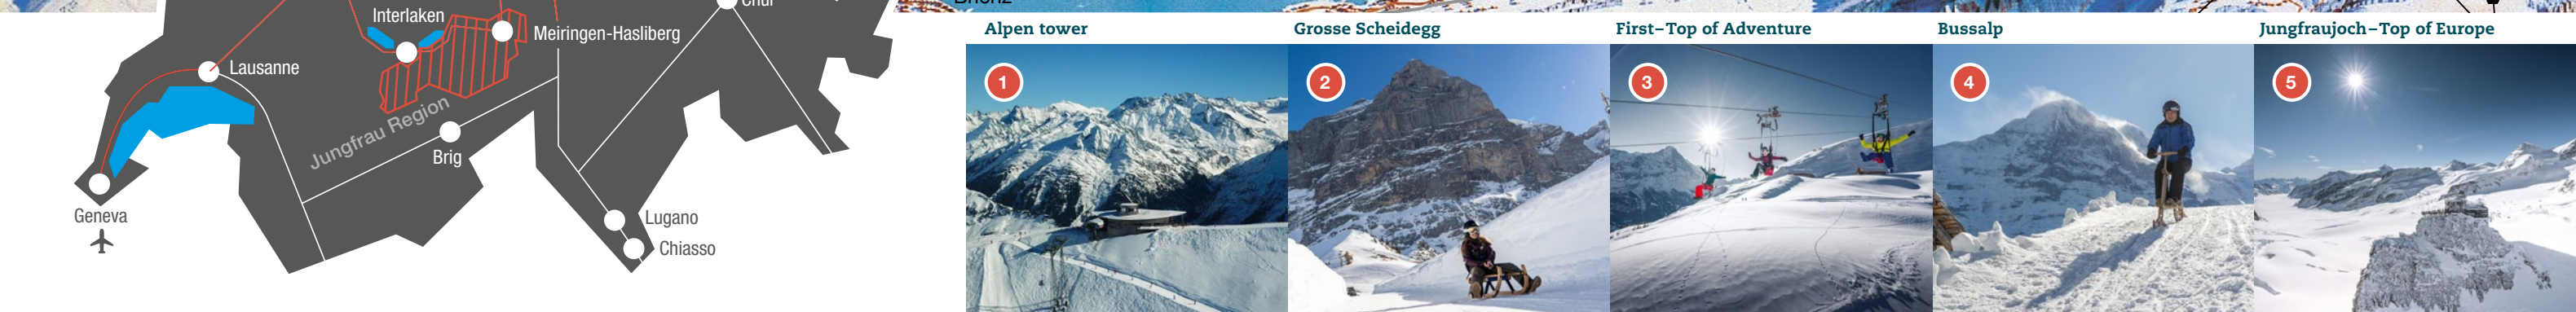

Thrill Walk-Birg

WINTER

- Cross Country Skiing
- Beginner Area
- Winter Hiking
- Snow Shoeing
- Sledging
- Ice Rink

ALL YEAR

- Indoor Climbing
- Public Swimming
- Paragliding
- Tennis
- Museum

SUMMER

- Minigolf
- Theme Worlds
- Gorges / Waterfalls
- Boating

- Images
images.jungfrauregion.swiss
- Stories
stories.jungfrauregion.swiss
- Events
jungfrauregion.swiss/events

Alpen tower **Grosse Scheidegg** **First-Top of Adventure** **Bussalp** **Jungfrauoch-Top of Europe**
Männlichen-Royal Experience **Schilthorn-Piz Gloria** **Thrill Walk-Birg** **Sledge dog races** **Velogemel World Championship** **Lauberhorn races-FIS ski world cup** **World Snow Festival** **Inferno-amateur ski race**